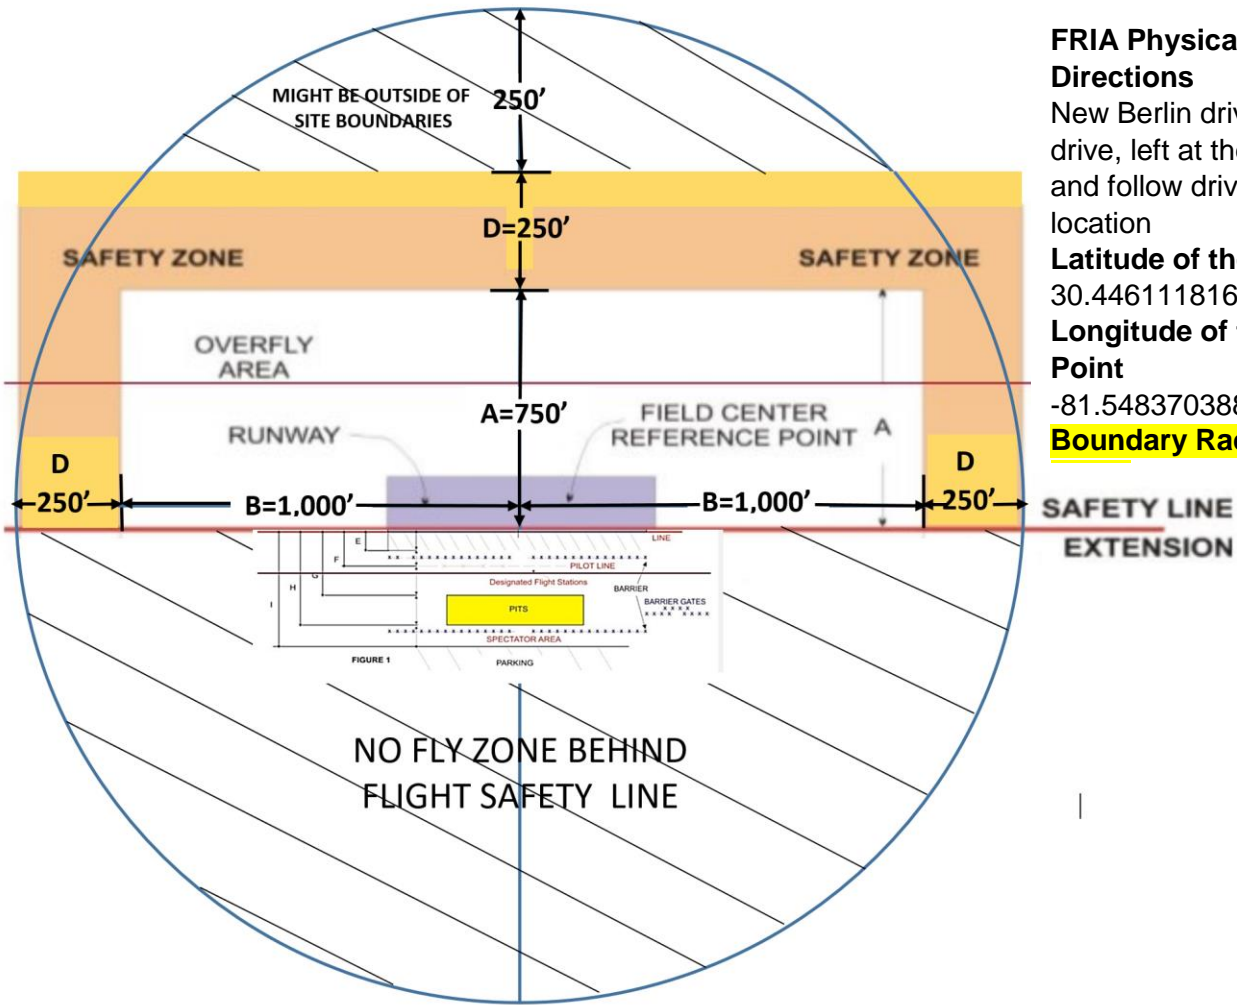

FRIA Physical Address Directions

New Berlin drive to Island drive, left at the yellow gate and follow driveway to field location

Latitude of the Center Point
30.44611181689604

Longitude of the Center Point
-81.54837038866944

Boundary Radius in Feet

Boundary Polygon 4 Location Markers

- ① Latitude 27.27645332
Longitude -78.78543253
- ② Latitude 42.7632912
Longitude -64.9965310
- ③ Latitude 35.8947334
Longitude -80.6573091
- ④ Latitude 56.973433
Longitude -70.765654

| | <u>Jets/Giant Scale/Pattern Field</u> | <u>Sport Flying Field</u> | <u>Small aircraft Field</u> | <u>Park Flier Field</u> | <u>FPV Drone Race Field</u> |
|-------------------|---------------------------------------|---------------------------|-----------------------------|-------------------------|-----------------------------|
| Distance A | <u>1500'</u> | <u>750'</u> | <u>500'</u> | <u>150'</u> | <u>300'</u> |
| Distance B | <u>2000'</u> | <u>1000'</u> | <u>500'</u> | <u>150'</u> | <u>150'</u> |
| Distance C | <u>4000'</u> | <u>2000'</u> | <u>1000'</u> | <u>300'</u> | <u>300'</u> |
| Distance D | <u>500'</u> | <u>250'</u> | <u>250'</u> | <u>50'</u> | <u>50'</u> |
| Distance E | <u>0' to 15'</u> | <u>0' to 15'</u> | <u>0' to 15'</u> | <u>0' to 15'</u> | <u>0' to 15'</u> |
| Distance F | <u>0' to 25'</u> | <u>0' to 25'</u> | <u>0' to 25'</u> | <u>0' to 25'</u> | <u>0' to 25'</u> |
| Distance G | <u>0' to 45'</u> | <u>0' to 45'</u> | <u>0' to 45'</u> | <u>0' to 45'</u> | <u>0' to 45'</u> |
| Distance H | <u>0' to 65'</u> | <u>0' to 65'</u> | <u>0' to 65'</u> | <u>0' to 65'</u> | <u>0' to 65'</u> |
| Distance I | <u>0' to 80'</u> | <u>0' to 80'</u> | <u>0' to 80'</u> | <u>0' to 80'</u> | <u>0' to 80'</u> |