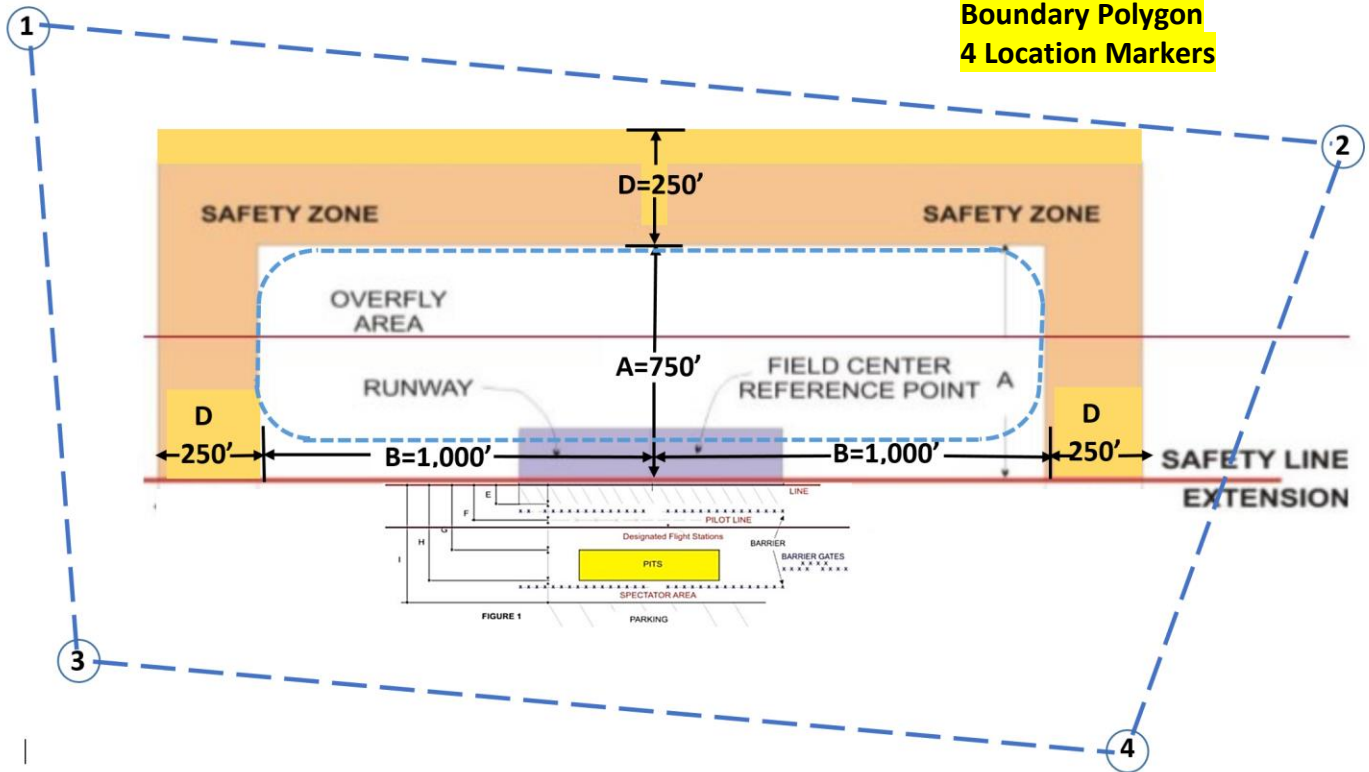

FRIA Physical Address Directions

New Berlin drive to Island drive, left at the yellow gate and follow driveway to field location

Latitude of the Center Point
30.44611181689604

Longitude of the Center Point
-81.54837038866944

Boundary Radius in Feet

Boundary Polygon 4 Location Markers

- ① Latitude 27.27645332
Longitude -78.78543253
- ② Latitude 42.7632912
Longitude -64.9965310
- ③ Latitude 35.8947334
Longitude -80.6573091
- ④ Latitude 56.973433
Longitude -70.765654

| | <u>Jets/Giant Scale/Pattern Field</u> | <u>Sport Flying Field</u> | <u>Small aircraft Field</u> | <u>Park Flier Field</u> | <u>FPV Drone Race Field</u> |
|-------------------|---------------------------------------|---------------------------|-----------------------------|-------------------------|-----------------------------|
| Distance A | <u>1500'</u> | <u>750'</u> | <u>500'</u> | <u>150'</u> | <u>300'</u> |
| Distance B | <u>2000'</u> | <u>1000'</u> | <u>500'</u> | <u>150'</u> | <u>150'</u> |
| Distance C | <u>4000'</u> | <u>2000'</u> | <u>1000'</u> | <u>300'</u> | <u>300'</u> |
| Distance D | <u>500'</u> | <u>250'</u> | <u>250'</u> | <u>50'</u> | <u>50'</u> |
| Distance E | <u>0' to 15'</u> | <u>0' to 15'</u> | <u>0' to 15'</u> | <u>0' to 15'</u> | <u>0' to 15'</u> |
| Distance F | <u>0' to 25'</u> | <u>0' to 25'</u> | <u>0' to 25'</u> | <u>0' to 25'</u> | <u>0' to 25'</u> |
| Distance G | <u>0' to 45'</u> | <u>0' to 45'</u> | <u>0' to 45'</u> | <u>0' to 45'</u> | <u>0' to 45'</u> |
| Distance H | <u>0' to 65'</u> | <u>0' to 65'</u> | <u>0' to 65'</u> | <u>0' to 65'</u> | <u>0' to 65'</u> |
| Distance I | <u>0' to 80'</u> | <u>0' to 80'</u> | <u>0' to 80'</u> | <u>0' to 80'</u> | <u>0' to 80'</u> |